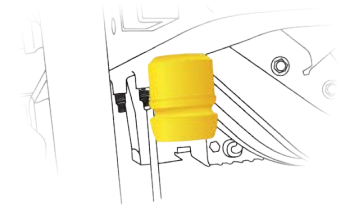

JOUNCE BUMPERS

Assist during extreme road occurrences to absorb impact and dampen excess road noise

SACHS SHOCK ABSORBERS

Large-diameter tube design pairs gas and hydraulics to resist heat and pressure while independently adjusting to changing road conditions