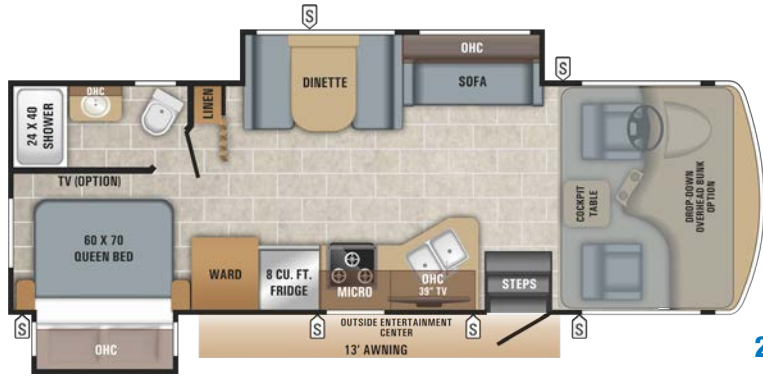

BEDROOM ACCENT

NANTUCKET

SOFA/DINETTE

DINETTE ACCENT

ACCENT

BEDSPREAD

BEDROOM ACCENT

ALANTE FLOORPLANS

OPTION: A, B

OPTIONS:

THEATER SOFA

A

12 CU FT

FRIDGE

B

SPECS