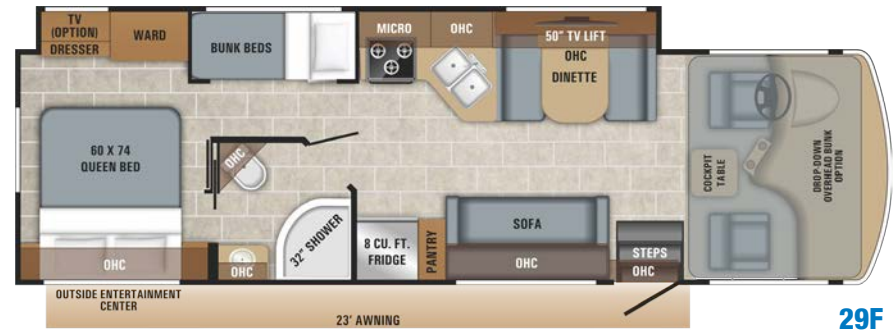

29F

OPTION: A, B