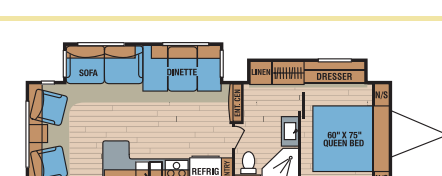

300KBS

300RBS

301FK • Bed Slide Out Option - see below

310RLS

318BHS • Flip Up Bunk Option - see below

321BHS

323CSS

323RLS

324BHS • Outside Kitchen and Dinette with Flip Up Bunk Option - see below

240BHS  
Sofa Option

240RBS  
U-Dinette Option

289KS  
Ramp Door Option

301FK  
Bed Slide Out Option

318BHS  
Flip Up Bunk Option

324BHS  
Outside Kitchen and Dinette with Flip Up Bunk Option