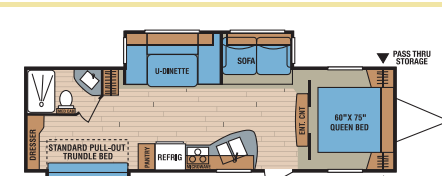

300KBS

300RBS

301FK • Bed Slide Out Option - see below

310RLS

318BHS • Flip Up Bunk Option - see below

321BHS

323CSS

323RLS

324BHS • Outside Kitchen and Dinette with Flip Up Bunk Option - see below

240BHS  
Sofa Option

240RBS  
U-Dinette Option

289KS  
Ramp Door Option

301FK  
Bed Slide Out Option

318BHS  
Flip Up Bunk Option

324BHS  
Outside Kitchen and Dinette with Flip Up Bunk Option