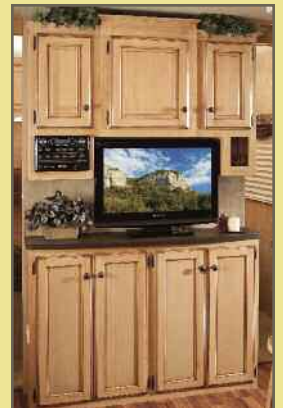

## 300RBS

The huge U-shape dinette converts for sleeping, as does the sofa with optional air bed mattress.

*Lightweight Travel Trailers*

Shown in Earth Décor

Shown in  
Amaretto Décor