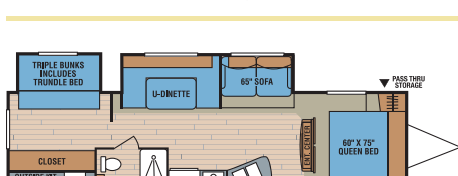

300KBS

300RBS

301FK • Bed Slide Out Option - see below

310RLS

318BHS • Flip Up Bunk Option - see below

321BHS

323CSS

323RLS

324BHS • Outside Kitchen and Dinette with Flip Up Bunk Option - see below

240BHS  
Sofa Option

240RBS  
U-Dinette Option

289KS  
Ramp Door Option

301FK  
Bed Slide Out Option

318BHS  
Flip Up Bunk Option

324BHS  
Outside Kitchen and Dinette with Flip Up Bunk Option