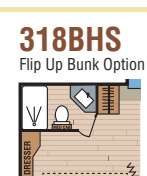

300KBS

300RBS

301FK • Bed Slide Out Option - see below

310RLS

318BHS • Flip Up Bunk Option - see below

321BHS

323CSS

323RLS

324BHS • Outside Kitchen and Dinette with Flip Up Bunk Option - see below

240BHS  
Sofa Option

240RBS  
U-Dinette Option

289KS  
Ramp Door Option

301FK  
Bed Slide Out Option

318BHS  
Flip Up Bunk Option

324BHS  
Outside Kitchen and Dinette with Flip Up Bunk Option