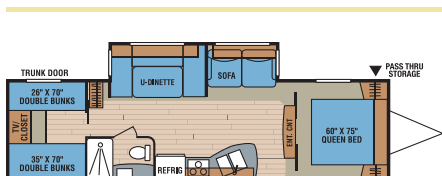

300KBS

300RBS

301FK • Bed Slide Out Option - see below

310RLS

318BHS • Flip Up Bunk Option - see below

321BHS

323CSS

323RLS

324BHS • Outside Kitchen and Dinette with Flip Up Bunk Option - see below

240BHS  
Sofa Option

240RBS  
U-Dinette Option

289KS  
Ramp Door Option

301FK  
Bed Slide Out Option

318BHS  
Flip Up Bunk Option

324BHS  
Outside Kitchen and Dinette with Flip Up Bunk Option